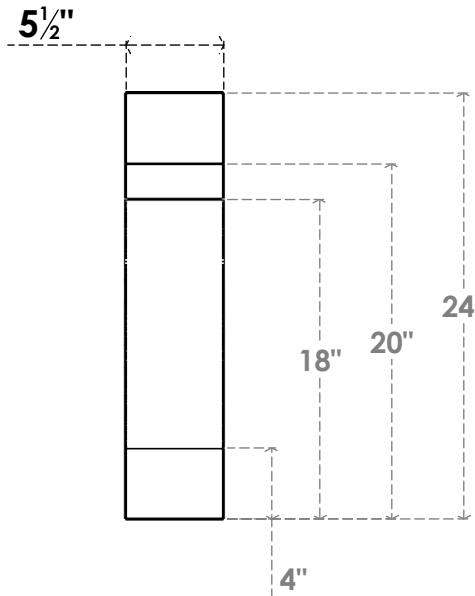

ITEM NUMBER: BRCPC055X24000X24000MRC

5 1/2"W X 24"D X 24"H MERCED ARCHITECTURAL GRADE PVC CLOSED KNEE BRACE

SIDE PROFILE

FRONT PROFILE

ISOMETRIC

EKENA MILLWORK
 2300 WEST MAIN ST.
 CLARKSVILLE, TX 75426
 TOLL FREE: 866-607-0453
 WWW.EKENAMILLWORK.COM