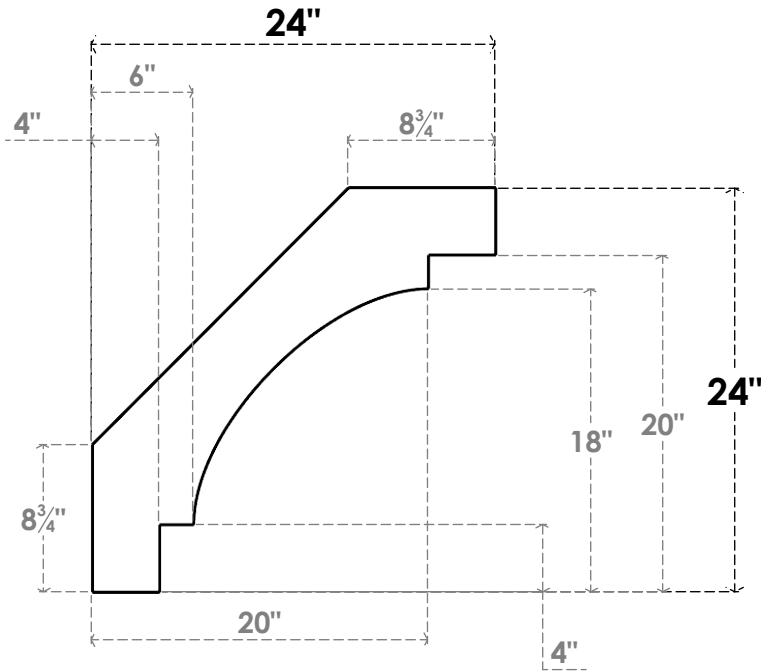

ITEM NUMBER: BRCPC055X24000X24000MRC

5 1/2"W X 24"D X 24"H MERCED ARCHITECTURAL GRADE PVC CLOSED KNEE BRACE

SIDE PROFILE

FRONT PROFILE

ISOMETRIC

EKENA MILLWORK
 2300 WEST MAIN ST.
 CLARKSVILLE, TX 75426
 TOLL FREE: 866-607-0453
 WWW.EKENAMILLWORK.COM